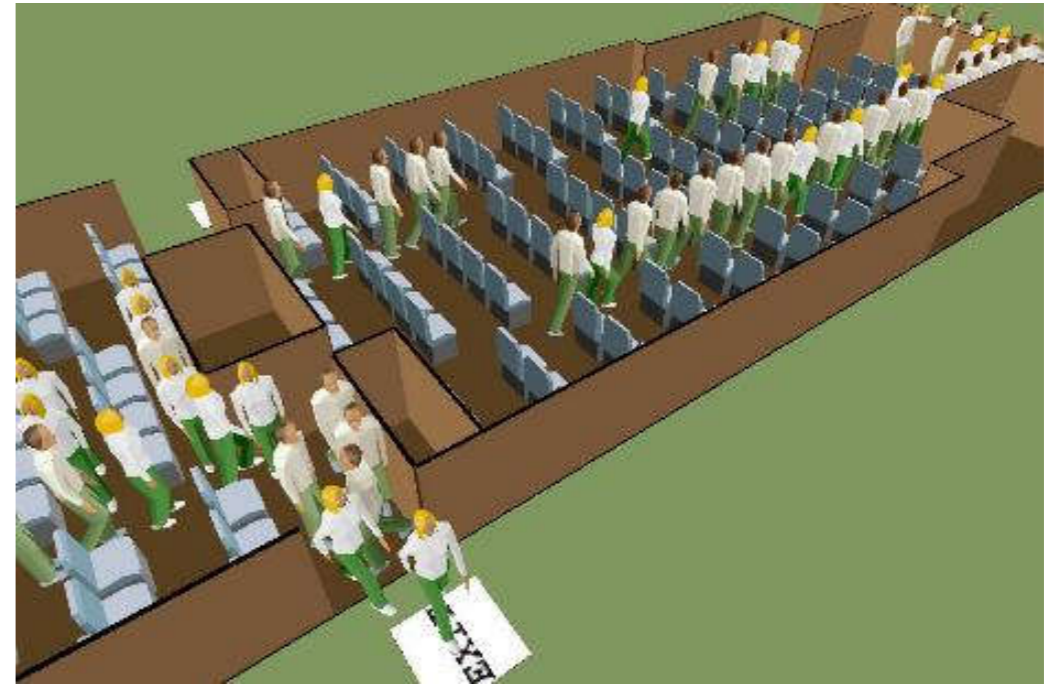

UOG Research Findings:

EU funded GETAWAY PROJECT

Only **38%** registered reflective EXIT signs during an evacuation

When we do see and register signs they are almost **100%** effective.

Therefore it is critically important to ensure EXIT signs are as visible as possible in a forced evacuation